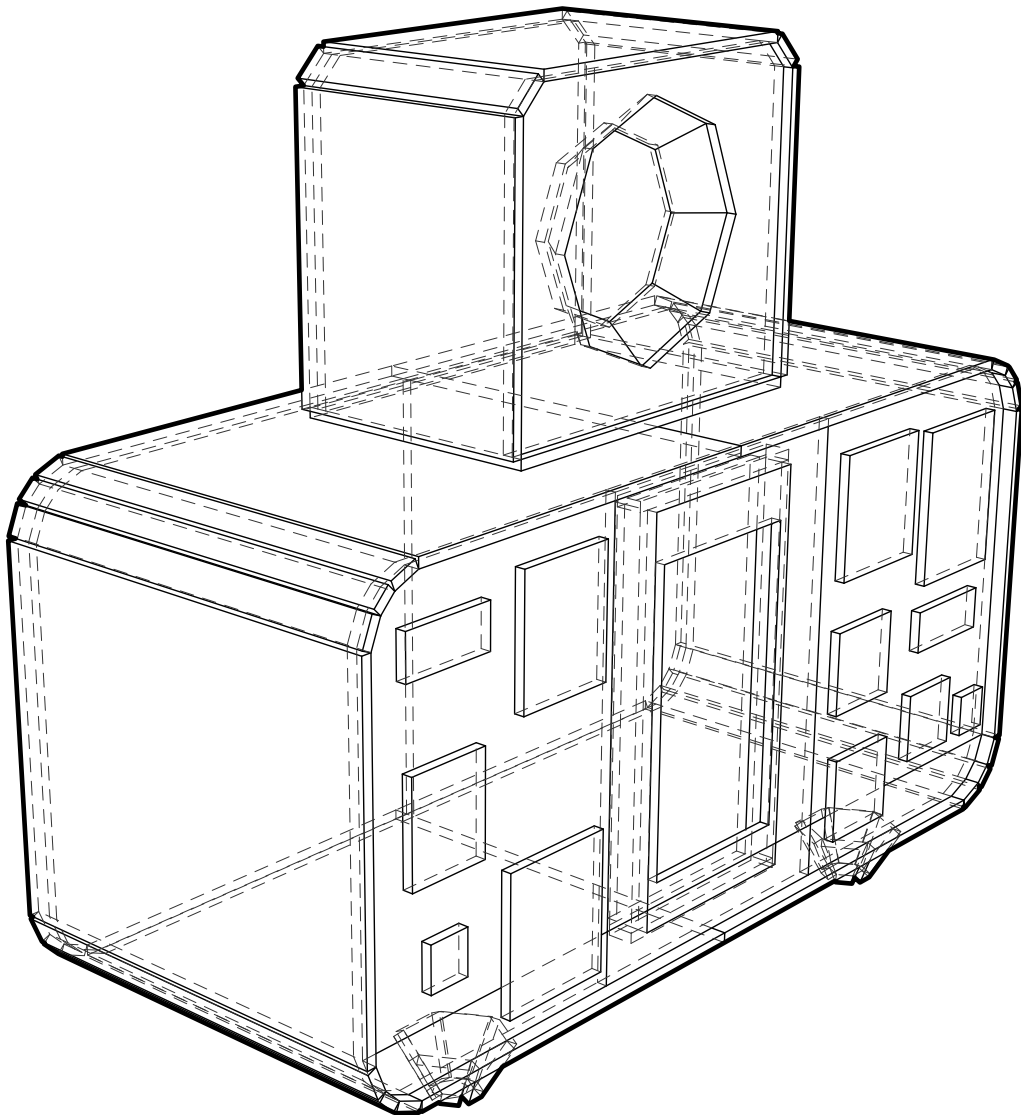

ASSEMBLY TEMPLATES

VIDEO LINK: <https://www.youtube.com/watch?v=HcnAaTyNDaU>

MAIN RADIO

1
Frame (Left + Right)
x 2

2
Frame (Top + Bottom)
x 4

7
Phone Dock
Cover
x 1

8
Radio Legs
x 2

3
Face (Back)
x 2