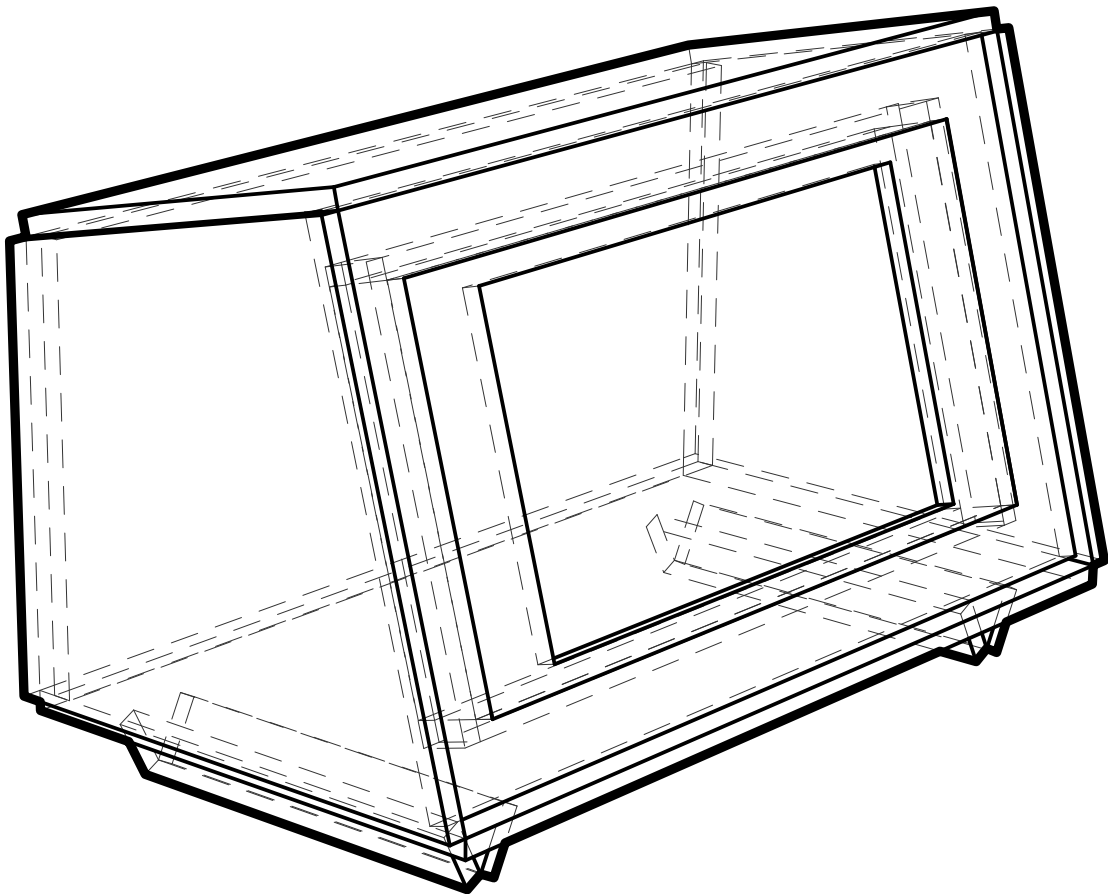

ENIGMA

CLOCK

ASSEMBLY TEMPLATES

VIDEO LINK: <https://www.youtube.com/watch?v=zM9UJaxkvu0>

Frame (Left)
x 1

Frame (Right)
x 1

Frame (Bottom)
x 1

Clock Legs
x 2

Frame (Top)
x 1

Face (Back)
x 1

Face (Front)
x 1

Phone Dock Case
x 1

Phone Dock Cover
x 1

1

— CUT
- - - ENGRAVE

2

A large rectangular box with a solid border, containing several horizontal dashed lines for writing. The lines are spaced evenly down the page, providing a guide for text alignment.

2

16

16

2

16

16

2